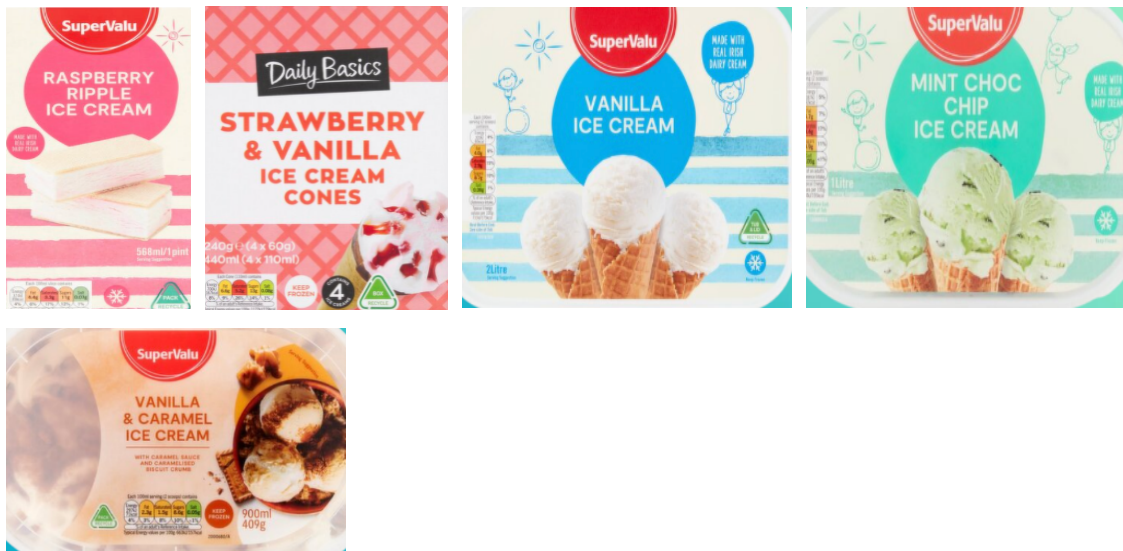

Updated May 2025.

Please note that all products are correct at time of printing, please read labels as products can change.

Halo Top

Halo Top Plant based Salted Caramel (473ml) per 100ml = **2 exchanges**

Halo Top Plant based Vanilla Fudge Brownie (473ml) per 100ml = **2 exchanges**

Supervalu Own Brand

Supervalu Raspberry Ripple Ice cream (568ml) per 100ml slice = **1 ½ exchanges**

Daily Basics Strawberry & Vanilla Ice Cream Cones 4 Pack (4 x 110ml)